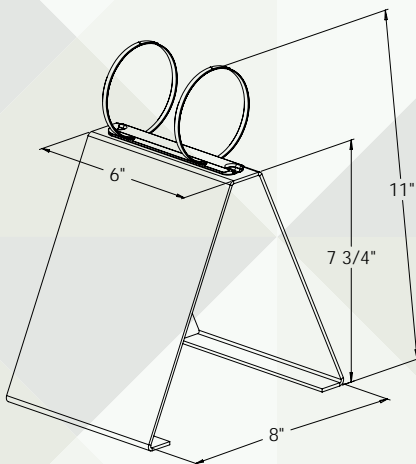

RECIPE HOLDERS

- ▶ All aluminum
- ▶ Large capacity 3" rings – 3/4" between holes
- ▶ Holds 8" x 6" recipe cards or 8.5" x 11" sheets
- ▶ Padded feet protects countertop

RH6128
(detail)

RH6128

Recipe Holders		
Model Number	Size W x H x L	Weight (lbs)
RH6128	6" x 11" x 8"	1.5
RH8.511	8 1/2" x 13 1/2" x 8 1/2"	3