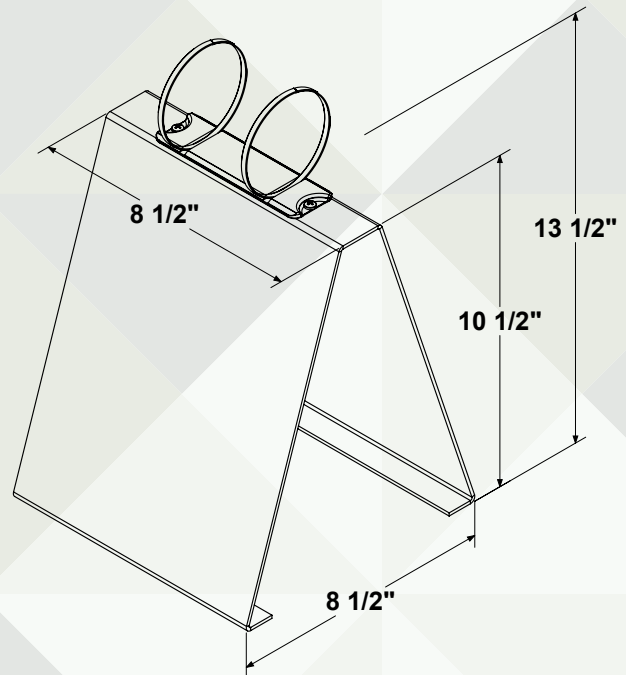

RECIPE HOLDERS

- ▶ All aluminum
- ▶ Large capacity 3" rings – 3/4" between holes
- ▶ Holds 8" x 6" recipe cards or 8.5" x 11" sheets
- ▶ Padded feet protects countertop

RH6128
(detail)

RH6128

Recipe Holders		
Model Number	Size W x H x L	Weight (lbs)
RH6128	6" x 11" x 8"	1.5
RH8.511	8 1/2" x 13 1/2" x 8 1/2"	3