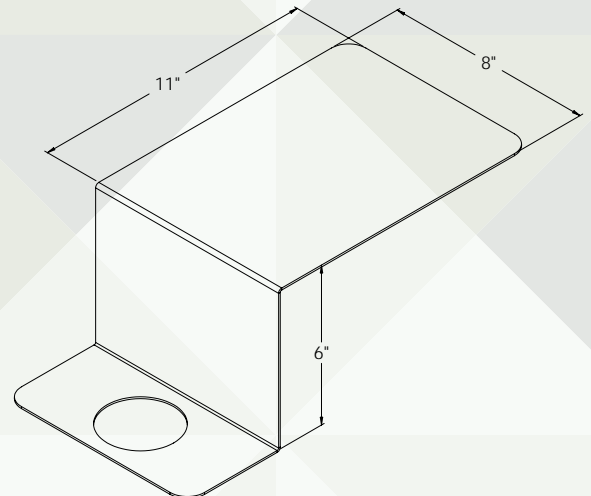

# DRIP CATCHERS

- ▶ Edge of table drip tray
- ▶ Keeps floors clean
- ▶ 8" Wide back protects from splashes
- ▶ Available in stainless steel or aluminum
- ▶ 6" Front drop with 2.9" diameter hole
- ▶ Holds most 8 oz. to 12 oz. cups

CADAL

CADSS

Drip Catcher			
Model Number	Description	Size W x L	Weight (lbs)
CADAL	Aluminum	8" x 11"	1
CADSS	Stainless Steel	8" x 11"	3