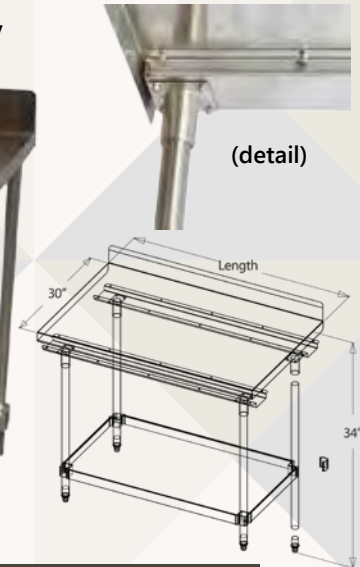

# STAINLESS TOP 14 OR 16 GAUGE TABLES

- ▶ Stainless steel worktop 14 or 16 gauge, 300 series with or without 6" backsplash
- ▶ Aluminum under shelf and frame; nothing galvanized – WILL NOT RUST
- ▶ Ships knock-down; easy assembly
- ▶ Stainless steel reinforced hat channel runs the complete table length; mounted stainless steel leg sockets with a locking set screw
- ▶ Adjustable bullet feet adjust up to 1½"

## Stainless Top 14 or 16 Gauge Tables

Model Number	Description	Size W x H x L	Weight (lbs)
14gaST303436	14 Gauge Stainless Top	30" x 34" x 36"	46
14gaST303448	14 Gauge Stainless Top	30" x 34" x 48"	58
14gaST303460	14 Gauge Stainless Top	30" x 34" x 60"	69
14gaST303472	14 Gauge Stainless Top	30" x 34" x 72"	92
14gaSTBS303436	14 Gauge Stainless Top w/ Backsplash	30" x 34" x 36"	47
14gaSTBS303448	14 Gauge Stainless Top w/ Backsplash	30" x 34" x 48"	59
14gaSTBS303460	14 Gauge Stainless Top w/ Backsplash	30" x 34" x 60"	71
14gaSTBS303472	14 Gauge Stainless Top w/ Backsplash	30" x 34" x 72"	96
16gaST303436	16 Gauge Stainless Top	30" x 34" x 36"	40
16gaST303448	16 Gauge Stainless Top	30" x 34" x 48"	50
16gaST303460	16 Gauge Stainless Top	30" x 34" x 60"	59
16gaST303472	16 Gauge Stainless Top	30" x 34" x 72"	82
16gaSTBS303436	16 Gauge Stainless Top w/ Backsplash	30" x 34" x 36"	41
16gaSTBS303448	16 Gauge Stainless Top w/ Backsplash	30" x 34" x 48"	51
16gaSTBS303460	16 Gauge Stainless Top w/ Backsplash	30" x 34" x 60"	61
16gaSTBS303472	16 Gauge Stainless Top w/ Backsplash	30" x 34" x 72"	84