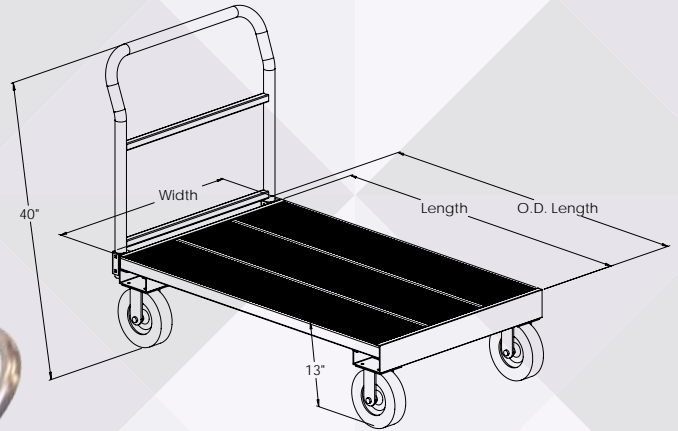

PLATFORM TRUCKS

▶ Platform Trucks

- ◆ Heavy-duty, grooved I-beam planks
- ◆ Quiet ride, heavy-duty, 8" x 2" donut plate casters; 2 rigid – 2 swivel
- ◆ 1½" Diameter, easy grip handle; easily bolts to frame
- ◆ Ships "Knock Down"

P9213316

P20848T

▶ Folding Platform Trucks

- ◆ Folds up for easy storage
- ◆ 1½" Diameter tube rounded frame and handle
- ◆ Quiet ride 6" x 2" donut plate casters; 2 rigid – 2 swivel
- ◆ All welded, heavy-duty aluminum tube frame
- ◆ Ships "Knock Down"

FP18648T
(folded)

FP18648T

Platform Trucks

Model Number	W x H x L	O.D. Length	Weight (lbs)
P20836T	20" x 13" x 36"	38"	44
P20848T	20" x 13" x 48"	50"	48
P20860T*	20" x 13" x 60"	62"	52
P30848T*	30" x 13" x 48"	50"	62
P30860T*	30" x 13" x 60"	62"	68