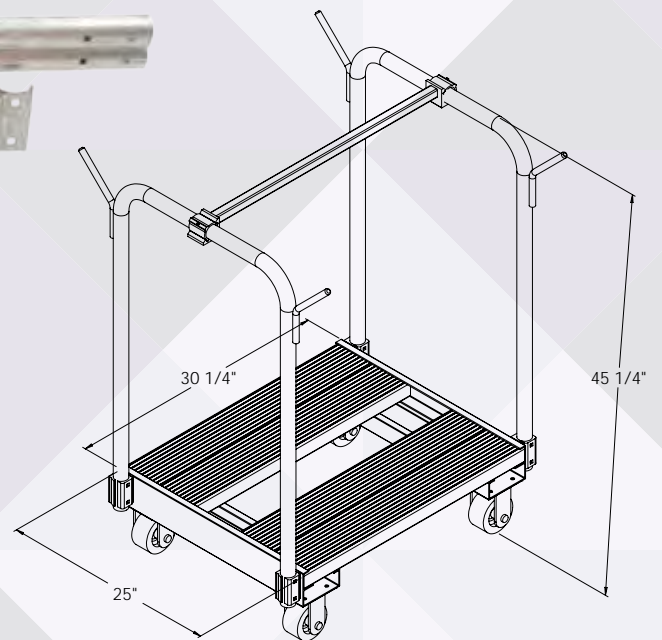

MAT CART

- ▶ Transport all your floor mats
- ▶ Clean your floors more effectively by getting mats off the floor
- ▶ Holds trash can for easy mobility
- ▶ Ships “Knock Down” UPS; easy assembly
- ▶ 4” x 2” Heavy-duty plate casters; 2 swivel (CVPS-4) & 2 locking (CLPS-4)
- ▶ Heavy-duty anti-slip plank style deck

Mat Cart		
Model Number	Size W x H x L	Weight (lbs)
MCA344636	34" x 46" x 36"	44