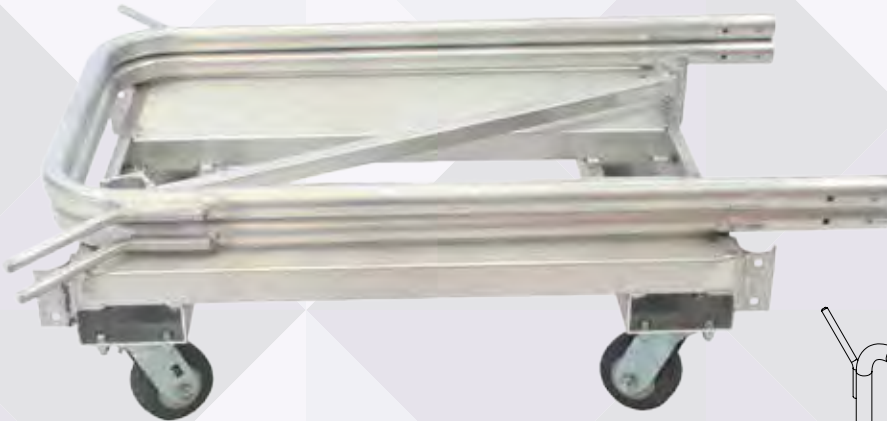

MAT CART

- ▶ Transport all your floor mats
- ▶ Clean your floors more effectively by getting mats off the floor
- ▶ Holds trash can for easy mobility
- ▶ Ships “Knock Down” UPS; easy assembly
- ▶ 4” x 2” Heavy-duty plate casters; 2 swivel (CVPS-4) & 2 locking (CLPS-4)
- ▶ Heavy-duty anti-slip plank style deck

Mat Cart		
Model Number	Size W x H x L	Weight (lbs)
MCA344636	34" x 46" x 36"	44