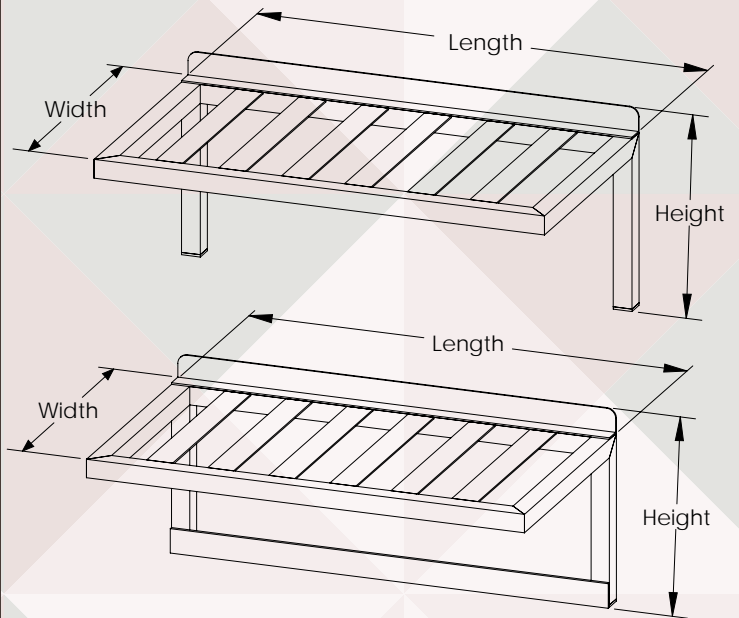

T-BAR & POT RACK WALL SHELVES

- ▶ Heavy-duty aluminum, all welded T-bar slides
 - ▶ **T-Bar Wall Shelves**
 - ▶ 2 1/8" Wide T-bar slides, allows air flow, dries pots and pans fast
 - ▶ **Pot Rack Wall Shelves**
 - ▶ Allows for easy hanging of pots; includes stainless steel pot hooks:
 - 3 3/4" Height x 2 1/2" Width x 1/4" Diameter

TBWS2024PH

POTHOOK

Pot rack wall shelf

T-Bar Wall Shelves		
Model Number	Size W x H x L	
TBWS2024	20" x 15 3/4" x 24"	
TBWS2036	20" x 15 3/4" x 36"	
TBWS2048	20" x 15 3/4" x 48"	
TBWS2060	20" x 15 3/4" x 60"	
Pot Rack Wall Shelves		
Model Number	Size W x H x L	Number of Pot Hooks
TBWS2024PH	20" x 15 3/4" x 24"	3
TBWS2036PH	20" x 15 3/4" x 36"	5
TBWS2048PH	20" x 15 3/4" x 48"	6
TBWS2060PH	20" x 15 3/4" x 60"	8
Optional		
POTHOOK	Additional pot hooks	

Weight capacity is determined by wall anchors (Hardware not provided)